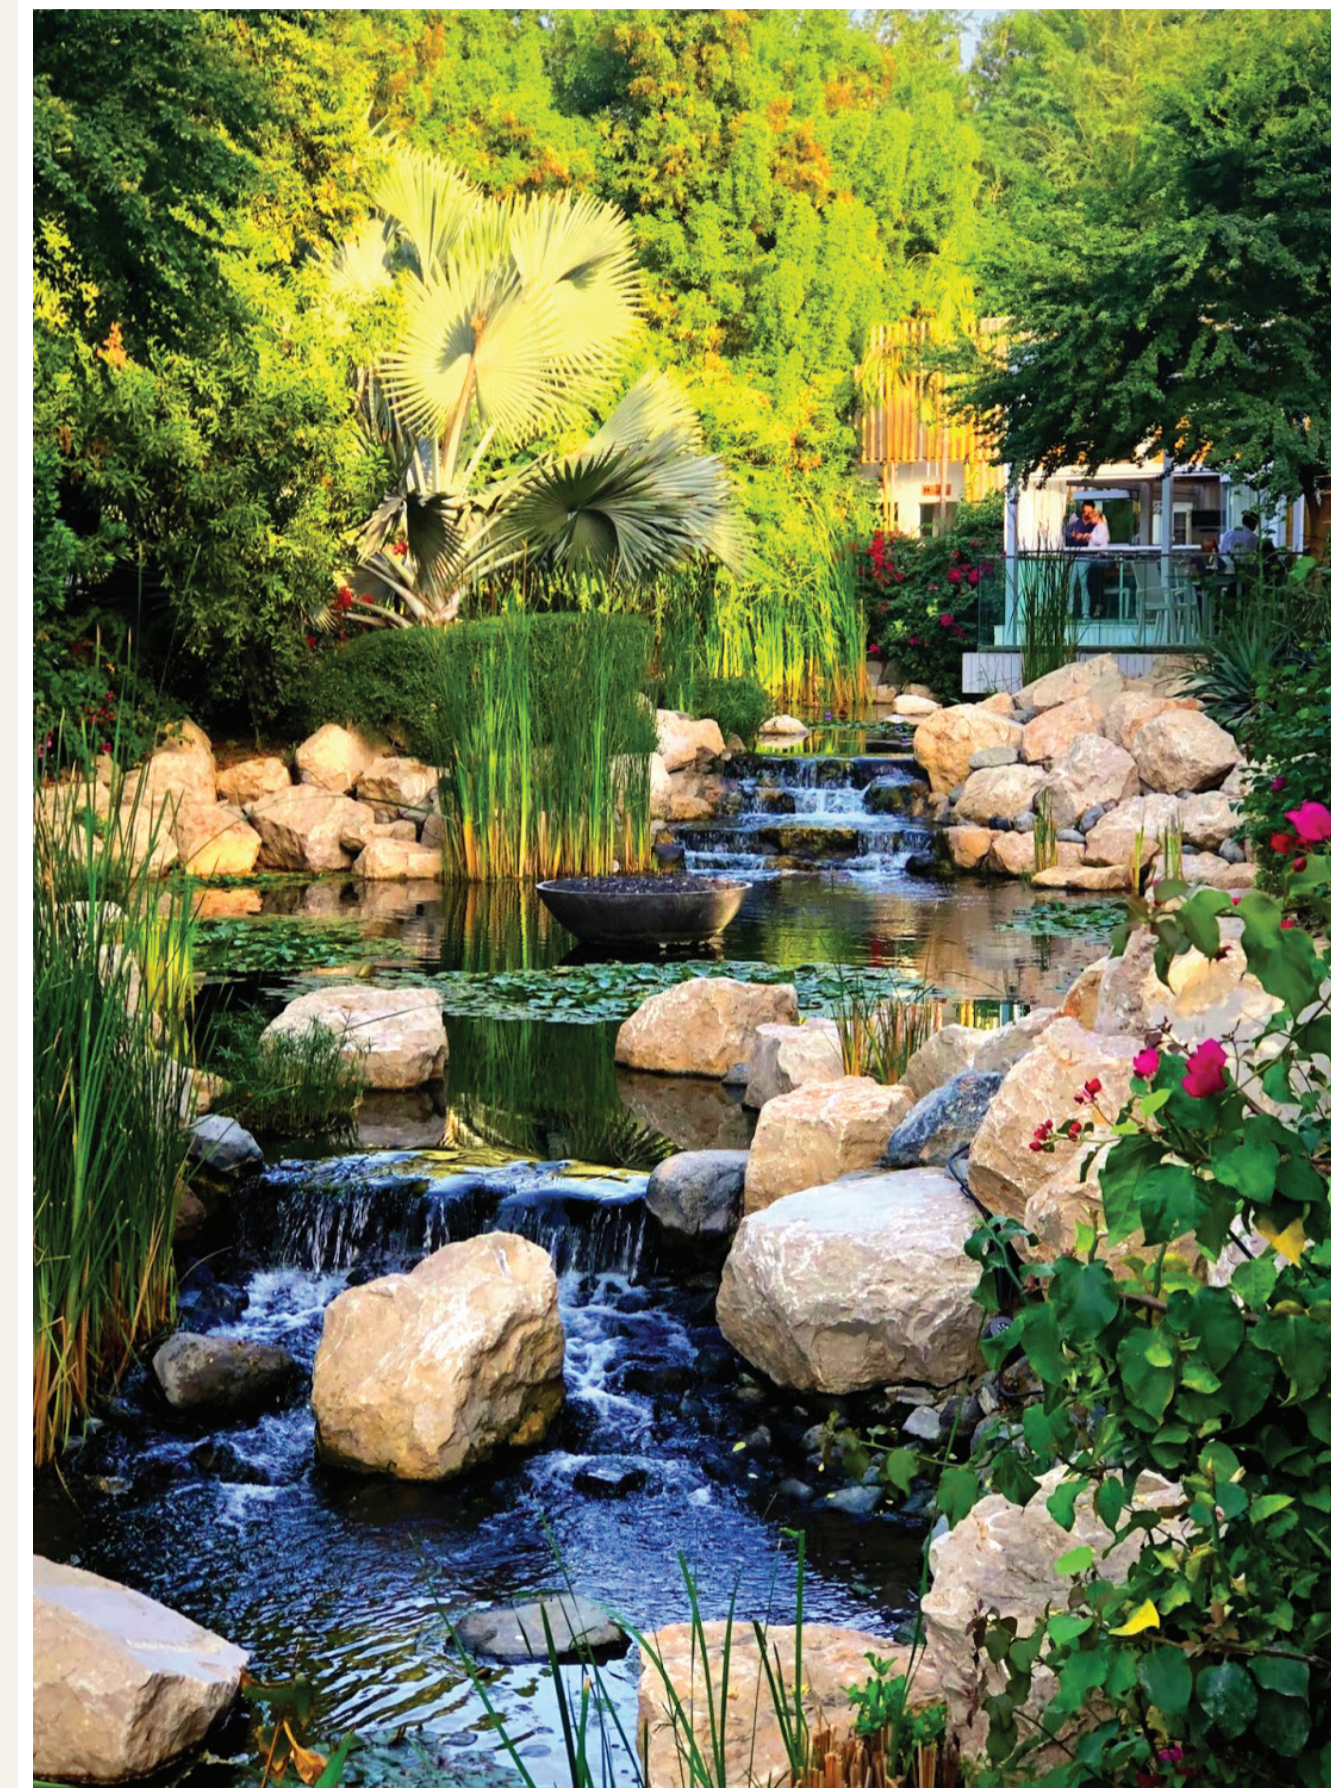

SAMANA
BARARI
views

EMBRACE THE
TOUCH OF NATURE

SYMPHONY OF NATURE IN
EVERY BREATH

WHISPERS OF SERENITY

Unveil the epitome of holistic living at **SAMANA Barari Views** by SAMANA Developers, where your well-being takes centre stage amidst a serene oasis. Immerse yourself in a world of mental and physical rejuvenation. Experience a life that transcends the ordinary; making every day a journey to inner peace, and every moment a testament to luxurious serenity.

Welcome home to **SAMANA Barari Views**, your gateway to a lifestyle that defines relaxation and bliss.

An aerial photograph of a river meandering through a lush, dense green forest. The river is dark blue and flows from the top left towards the bottom right, curving around a central island. The forest is a vibrant green, with sunlight filtering through the canopy, creating a dappled light effect. The text "FIND YOUR PEACE AMIDST THE CHAOS" is overlaid in white, bold, sans-serif font across the center of the image.

FIND YOUR PEACE
AMIDST THE CHAOS

SAMANA BARARI VIEWS

SAMANA
DEVELOPERS

SAMANA
BARARI
views

SAMANA Developers is proud to present **SAMANA Barari Views** – the greenest project in the flagship that aligns with sustainability and holistic living. It stands as an architectural marvel amidst its tranquil water features and lush greenery. From luxurious residences to captivating amenities, this project showcases perfection in every beam.

WHERE NATURE SETS THE RHYTHM

Al Barari, a cherished retreat in the heart of Dubai, embodies a unique rhythm of life. It is a place where nature and modernity converge, creating a harmonious sanctuary for those who seek a connection to the Earth. Known for its lush green landscapes and serene environment, Al Barari offers a tranquil escape from the city's bustling pace. Here, you will discover a community that celebrates the finer things in life, from embracing the verdant surroundings to enjoying moments of serenity.